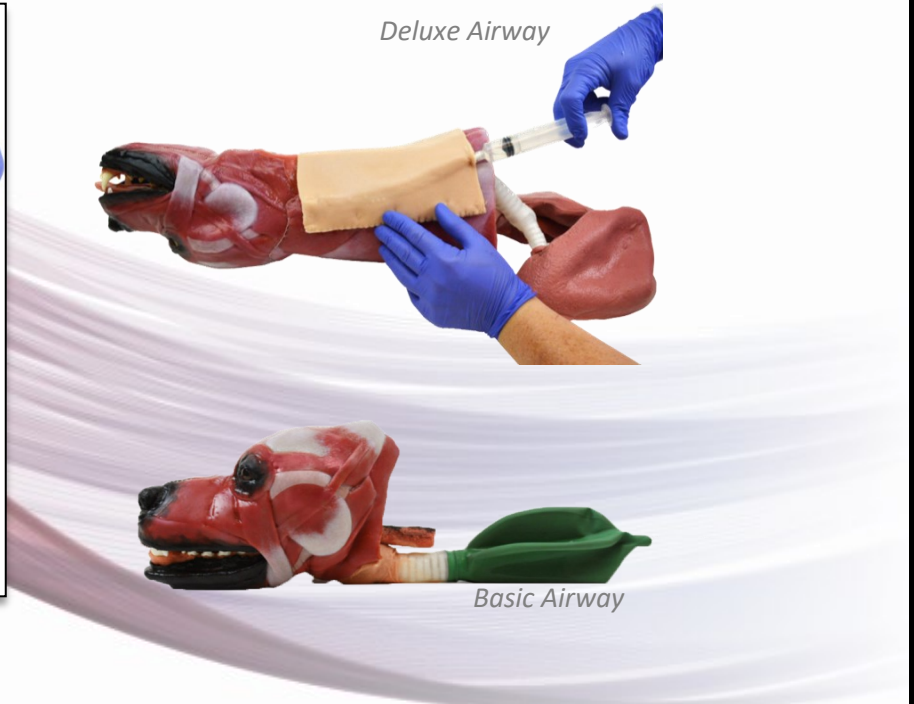

www.SynDaver.com

Canine Airway

SynDaver's ultra-high-fidelity canine intubation and upper airway trainer. This model contains highly realistic oral and upper airway anatomy and is by far the most realistic and elaborate canine model that has ever been constructed. This model will allow for an unparalleled intubation experience.

Relevant Skills

The airway offers the ability for respiration if hooked up to a respirator. Cuff inflation is accessible as well as pressure checks and leak detection. Inflatable lungs are available on the deluxe model. Both models support endotracheal intubation

Included Components

Larynx, epiglottis, glottis, and tracheal opening. The deluxe model contains a vascularized neck skin to allow for IV.

Available Options

If you require custom tissues, dimensions, or modified mechanical properties, please call and ask to speak to one of our technical sales representatives.