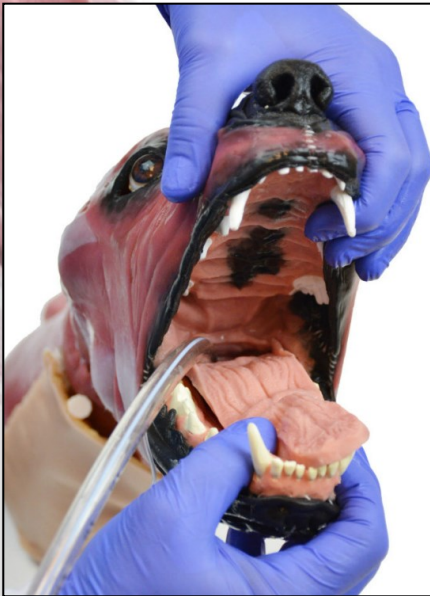

www.SynDaver.com

Canine Airway

SynDaver's ultra-high-fidelity canine intubation and upper airway trainer. This model contains highly realistic oral and upper airway anatomy and is by far the most realistic and elaborate canine model that has ever been constructed. This model will allow for an unparalleled intubation experience.

Relevant Skills

The airway offers the ability for respiration if hooked up to a respirator. Cuff inflation is accessible as well as pressure checks and leak detection. Inflatable lungs are available on the deluxe model. Both models support endotracheal intubation

Included Components

Larynx, epiglottis, glottis, and tracheal opening. The deluxe model contains a vascularized neck skin to allow for IV.

Available Options

If you require custom tissues, dimensions, or modified mechanical properties, please call and ask to speak to one of our technical sales representatives.